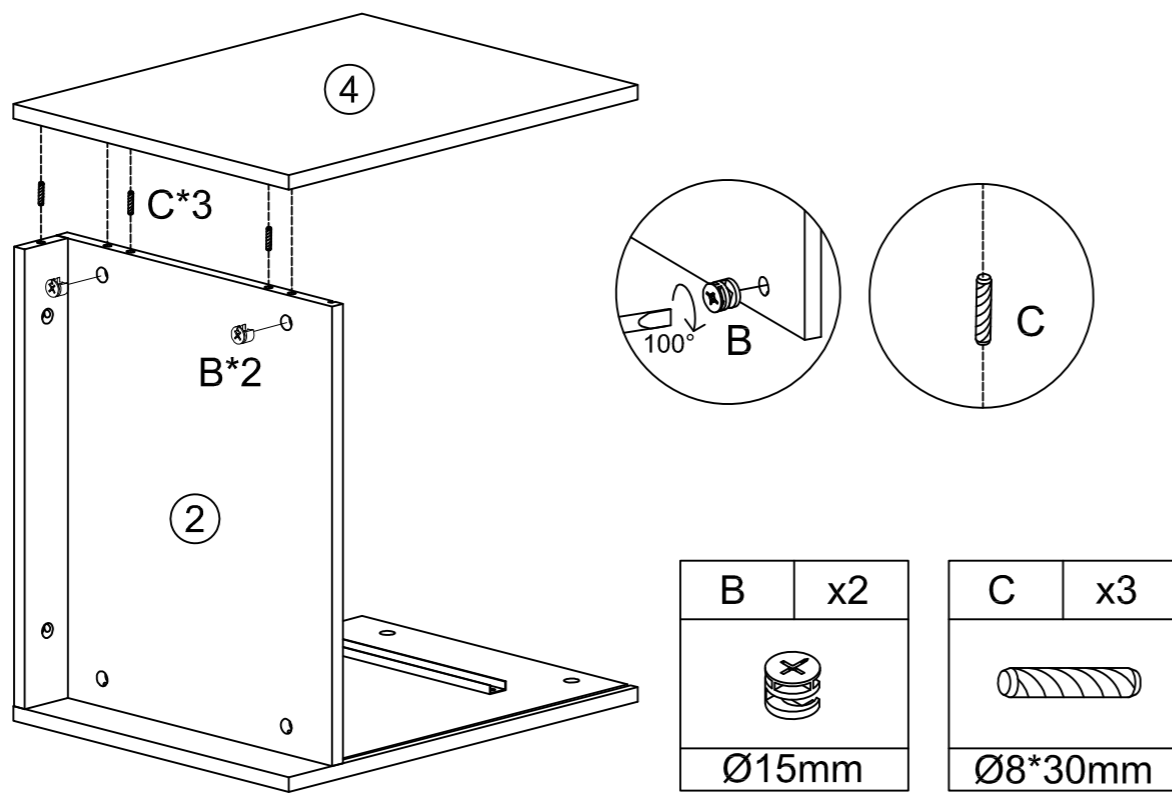

Mesita de Noche 1 Cajón Nelyce

5